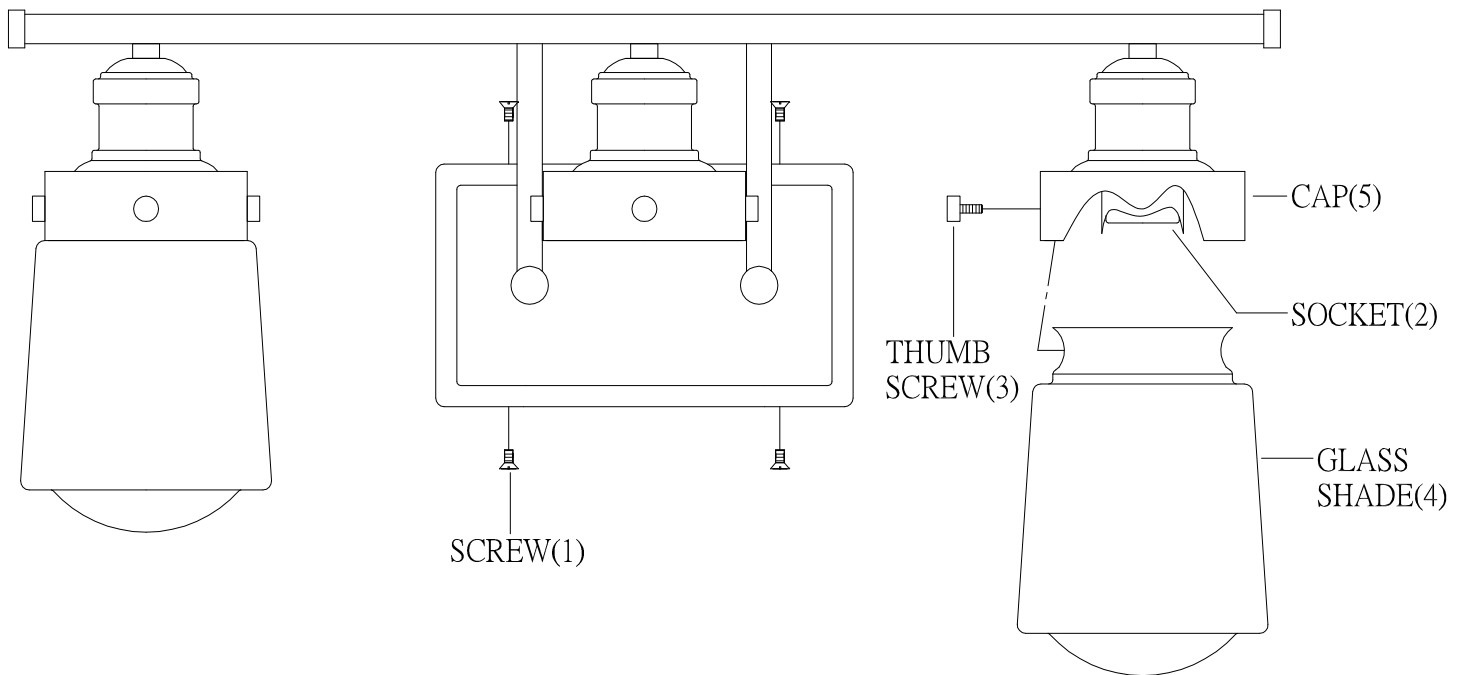

LIGHTING

ITEM NO: 8-2069-2-51

8-2069-3-51

8-2069-4-51

## INSTALLATION INSTRUCTIONS

1. Carefully remove the fixture out of the carton, and check that all parts are included referring to the above illustration. Make sure not to misplace any parts that are needed for the installation;
2. Install the glass shade (4) into the cap (5), then secure them with thumb screw (3).
3. Fixture is ready for lamping and installation.