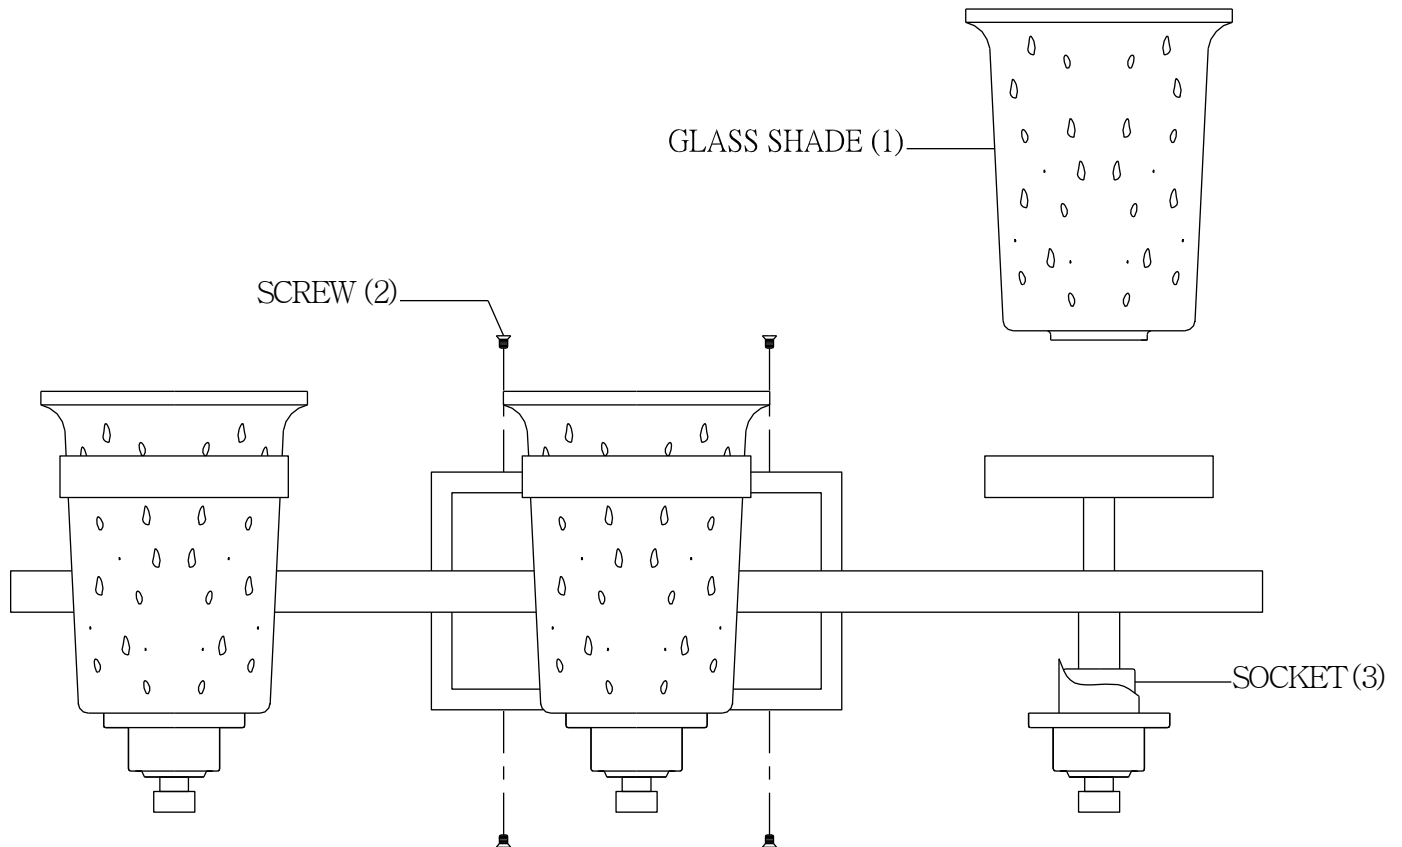

LIGHTING

ITEM NO: 8-3030-2-13/SN

8-3030-3-13/SN

8-3030-4-13/SN

## INSTALLATION INSTRUCTIONS

1. Carefully remove the fixture out of the carton, and check that all parts are included referring to the above illustration. Make sure not to misplace any parts that are needed for the installation;
2. Install the glass shade(1) onto socket(3);
3. The fixture is assembled!