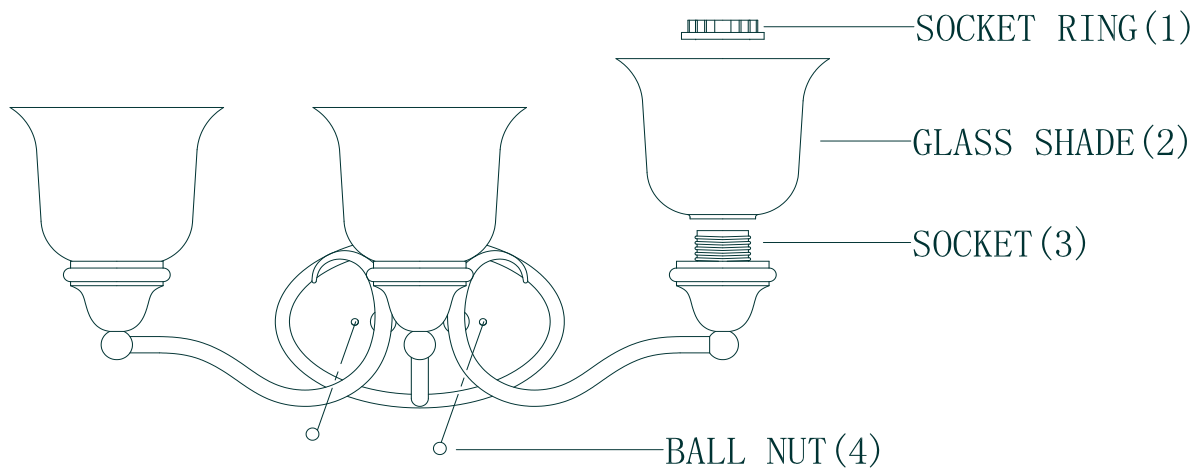

LIGHTING

ITEM NO:8-6837-2-13

8-6837-3-13

8-6837-4-13

8-6837-2-69

8-6837-3-69

8-6837-4-69

INSTALLATION INSTRUCTIONS

1. Carefully remove the fixture out of the carton, and check that all parts are included referring to the above illustration. Make sure not to misplace any parts that are needed for the installation;
2. Put the glass shade(2)and onto socket(3),and secure it with socket ring(1);
3. The fixture is assembled!