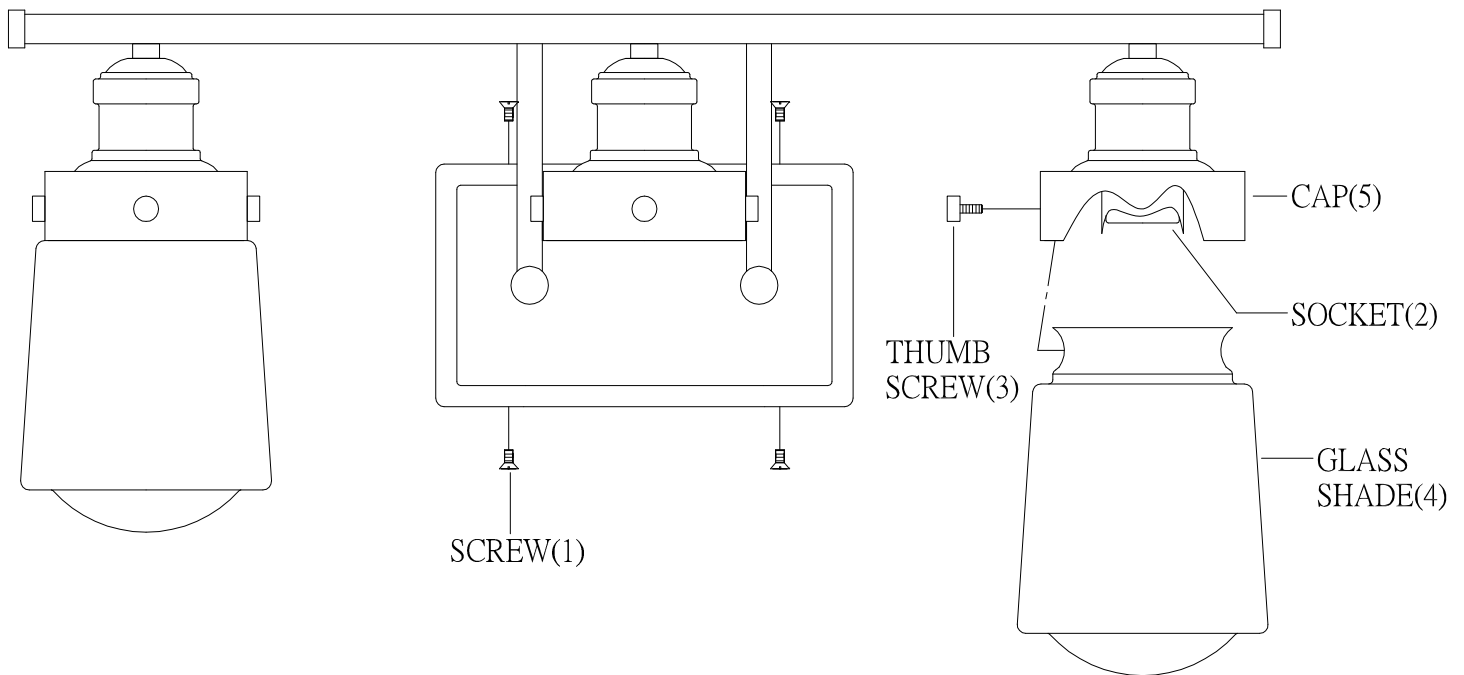

LIGHTING

ITEM NO: 8-2069-2-51

8-2069-3-51

8-2069-4-51

INSTALLATION INSTRUCTIONS

1. Carefully remove the fixture out of the carton, and check that all parts are included referring to the above illustration. Make sure not to misplace any parts that are needed for the installation;
2. Install the glass shade (4) into the cap (5), then secure them with thumb screw (3).
3. Fixture is ready for lamping and installation.