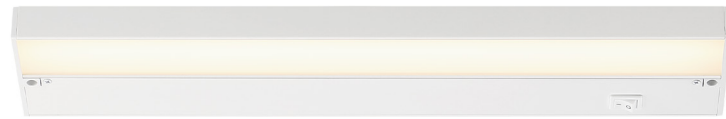

4-UC-3000K-18-WH