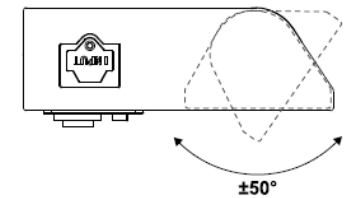

Essentials 5CCT Under Cabinet Light Features

- Accessible Color Changing Switch: 5CCT - 2700K, 3000K, 3500K, 4000K, 5000K
- 90+ CRI Color Rendering Index
- 120 Volt AC Input
- Dimmable with Triac Dimmer
- Low Profile: Surface Mounted
- Adjustable Pivot Lens: 33° - 50°
- Captured Screws: Multiple Knockouts for Easy Installation
- Easy Access Door for Wiring
- Rated Life: 50,000 Hours
- ETL Damp Safety Rating
- 5 Year Warranty

SKU	4-UC-5CCT-9-BZ	4-UC-5CCT-16-BZ	4-UC-5CCT-24-BZ	4-UC-5CCT-32-BZ
FINISH	Bronze	Bronze	Bronze	Bronze
DIMENSIONS	9"L x 3.6W" x 1"H	16"L x 3.6W" x 1"H	24"L x 3.6W" x 1"H	32"L x 3.6W" x 1"H
WATTAGE	4W	8W	10W	15W
LED LUMENS	220	500	640	950