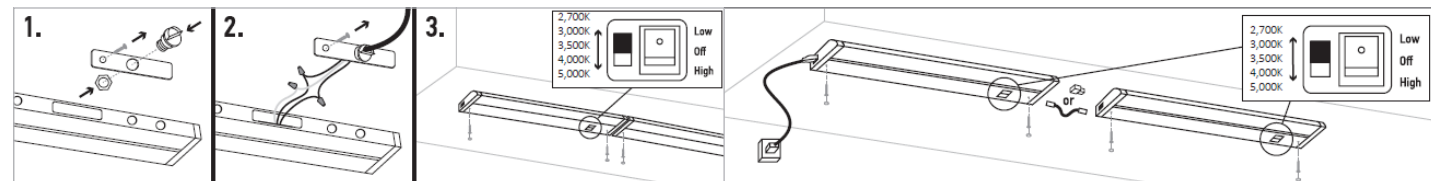

4-UC-5CCT-9-WH

4-UC-5CCT-16-WH

4-UC-5CCT-24-WH

4-UC-5CCT-32-WH

SKU	4-UC-5CCT-9-WH	4-UC-5CCT-16-WH	4-UC-5CCT-24-WH	4-UC-5CCT-32-WH
FINISH	White	White	White	White
DIMENSIONS	9"L x 3.6W" x 1"H	16"L x 3.6W" x 1"H	24"L x 3.6W" x 1"H	32"L x 3.6W" x 1"H
WATTAGE	4W	8W	10W	15W
LED LUMENS	250	600	750	1120