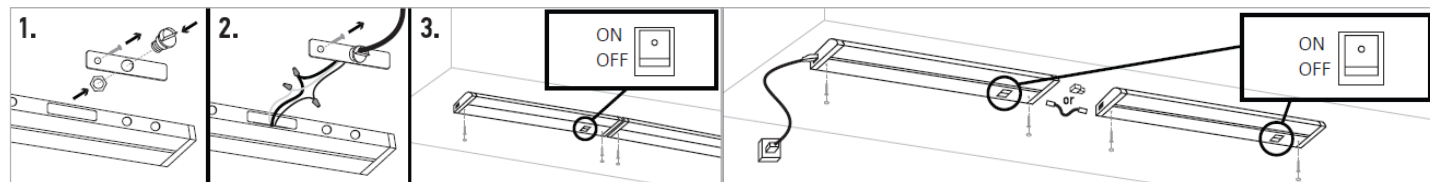

SKU	4-UC-3000K-8-WH	4-UC-3000K-12-WH	4-UC-3000K-18-WH	4-UC-3000K-24-WH	4-UC-3000K-32-WH	4-UC-3000K-40-WH
FINISH	White	White	White	White	White	White
DIMENSIONS	8"L x 3.6W" x 1"H	12"L x 3.6W" x 1"H	18"L x 3.6W" x 1"H	24"L x 3.6W" x 1"H	32"L x 3.6W" x 1"H	40"L x 3.6W" x 1"H
WATTAGE	4W	6W	8W	10W	12W	18W
LED LUMENS	270	430	600	800	940	1450

LED UNDER CABINET LIGHTS ESSENTIALS ACCESSORIES

SKU	4-UC-JUMP-6-WH	4-UC-JUMP-12-WH	4-UC-JUMP-24-WH	4-UC-JUMP-6-BZ	4-UC-JUMP-12-BZ
FINISH	White	White	White	Bronze	Bronze
DIMENSIONS	6"L	12"L	24"L	6"L	12"L
VOLTAGE	120V	120V	120V	120V	120V
SAFETY RATING	UL	UL	UL	UL	UL

SKU	4-UC-POWER-5-WH	4-UC-POWER-5-BZ	4-UC-JBOX-WH
FINISH	White	Bronze	White
DIMENSIONS	5"L	5"L	6.3"L x 3.7"W x 1"H
VOLTAGE	120V	120V	120V
SAFETY RATING	UL	UL	ETL
DAMP RATING	N/A	N/A	Dry